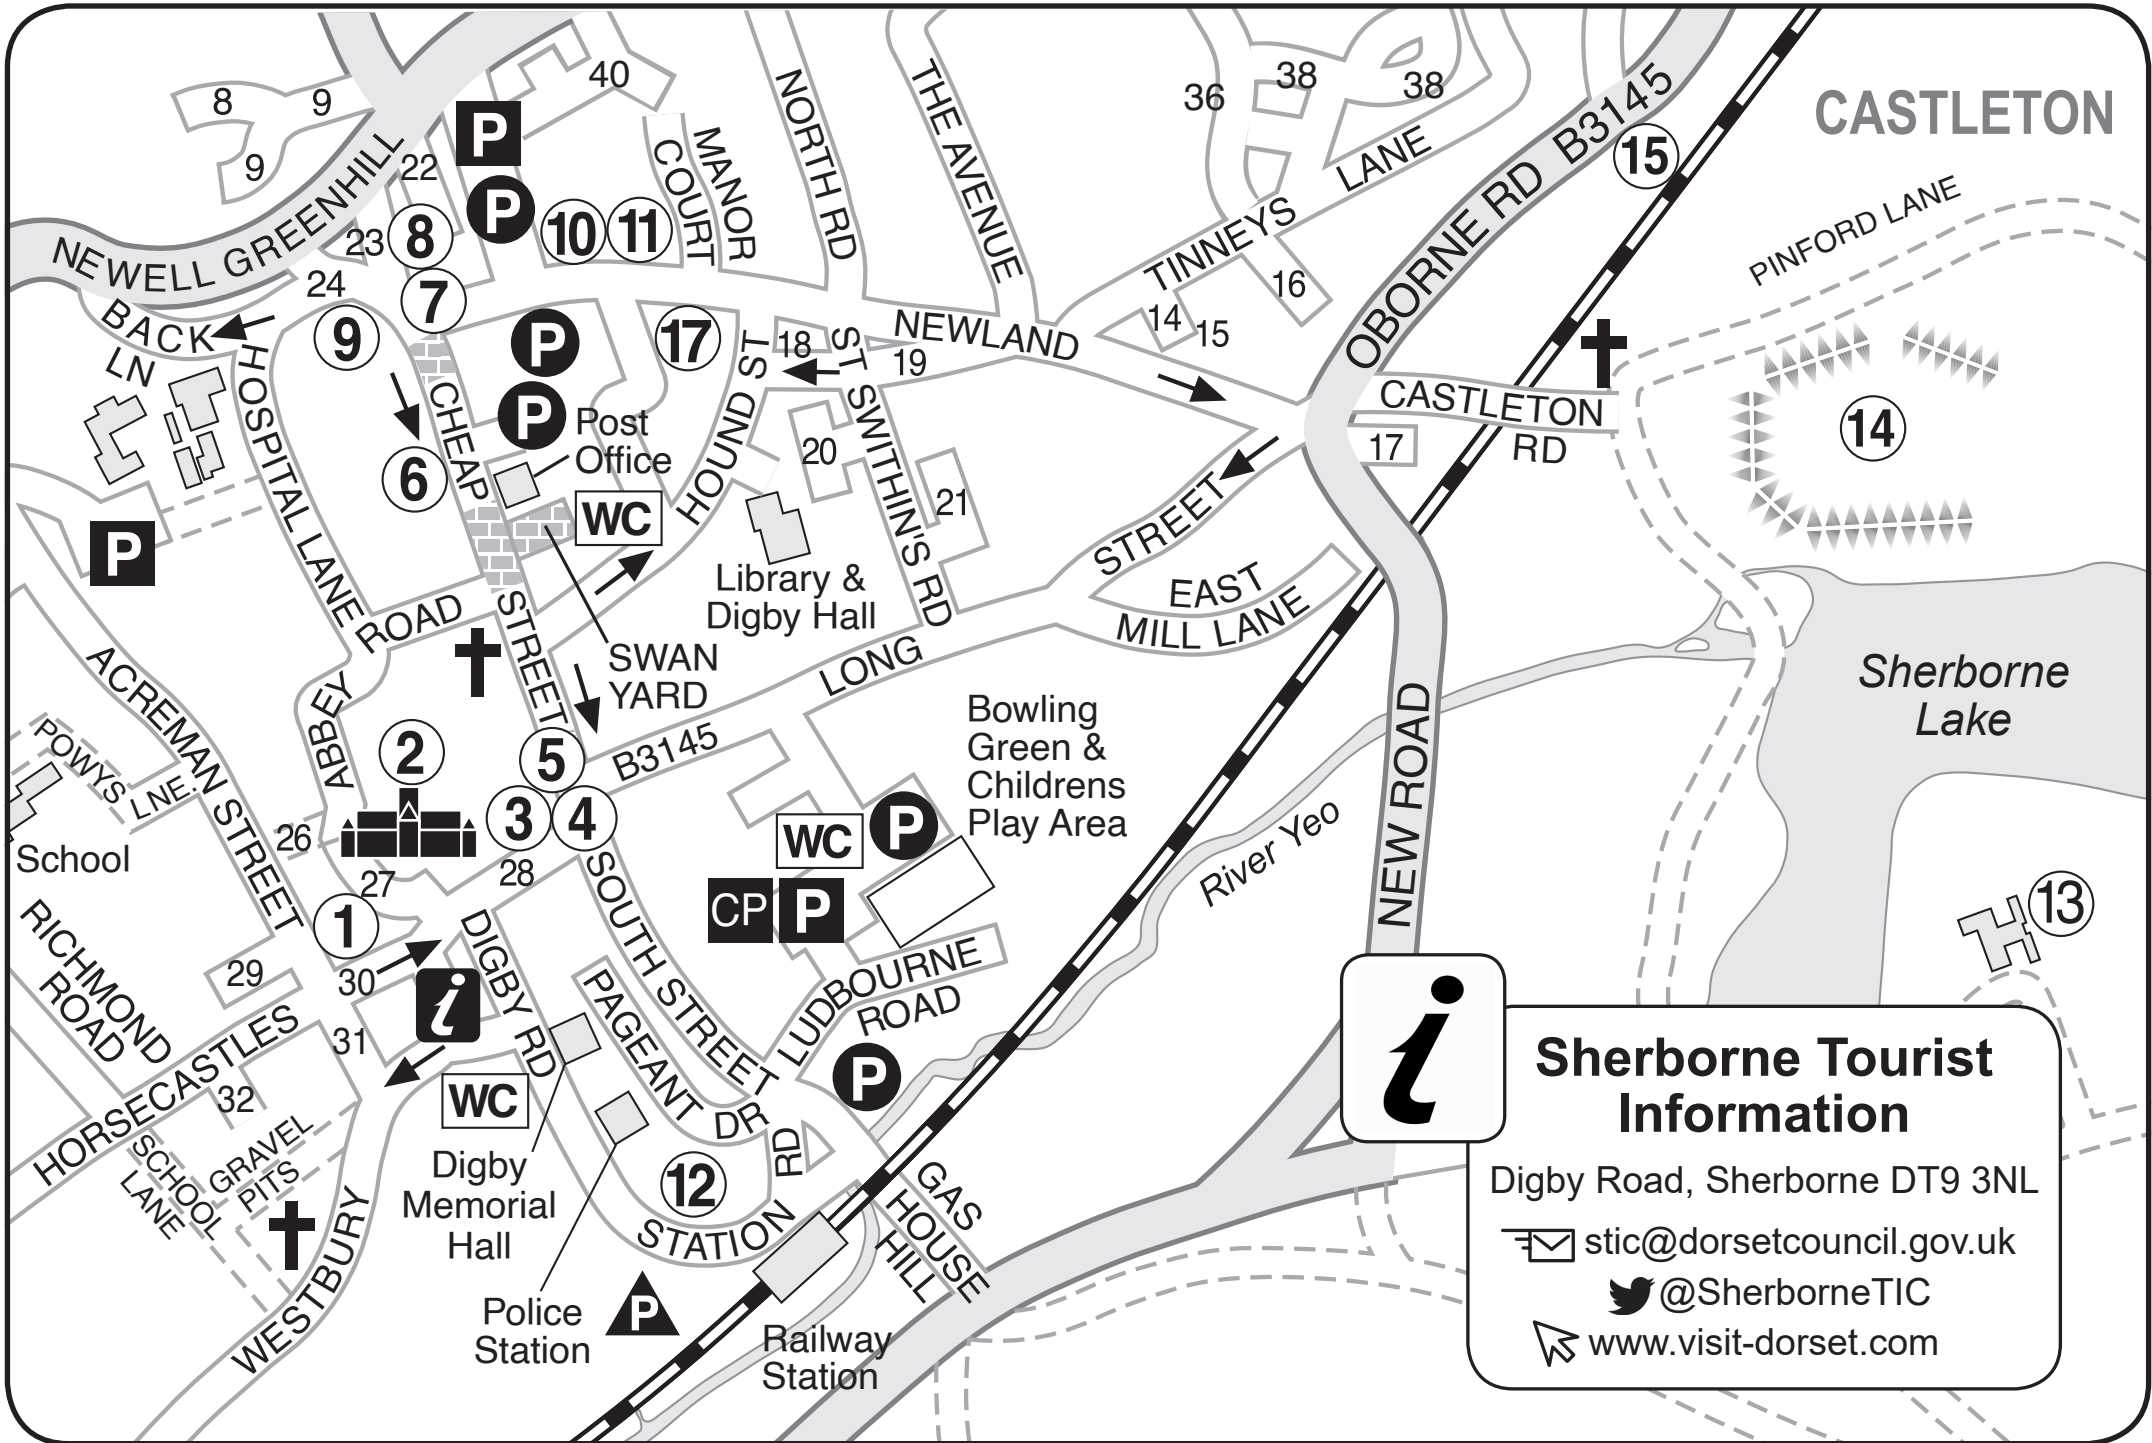

CASTLETON

14

13

15

17

12

10

11

17

6

9

2

3

4

1

31

29

32

30

31

32

33

34

35

36

37

38

39

40

41

42

43

44

45

46

47

48

49

50

51

52

53

54

55

56

57

58

59

60

61

62

63

64

65

66

67

68

69

70

71

72

73

74

75

76

77

78

79

80

81

82

83

84

85

86

87

88

89

90

91

92

93

94

95

96

97

98

99

100