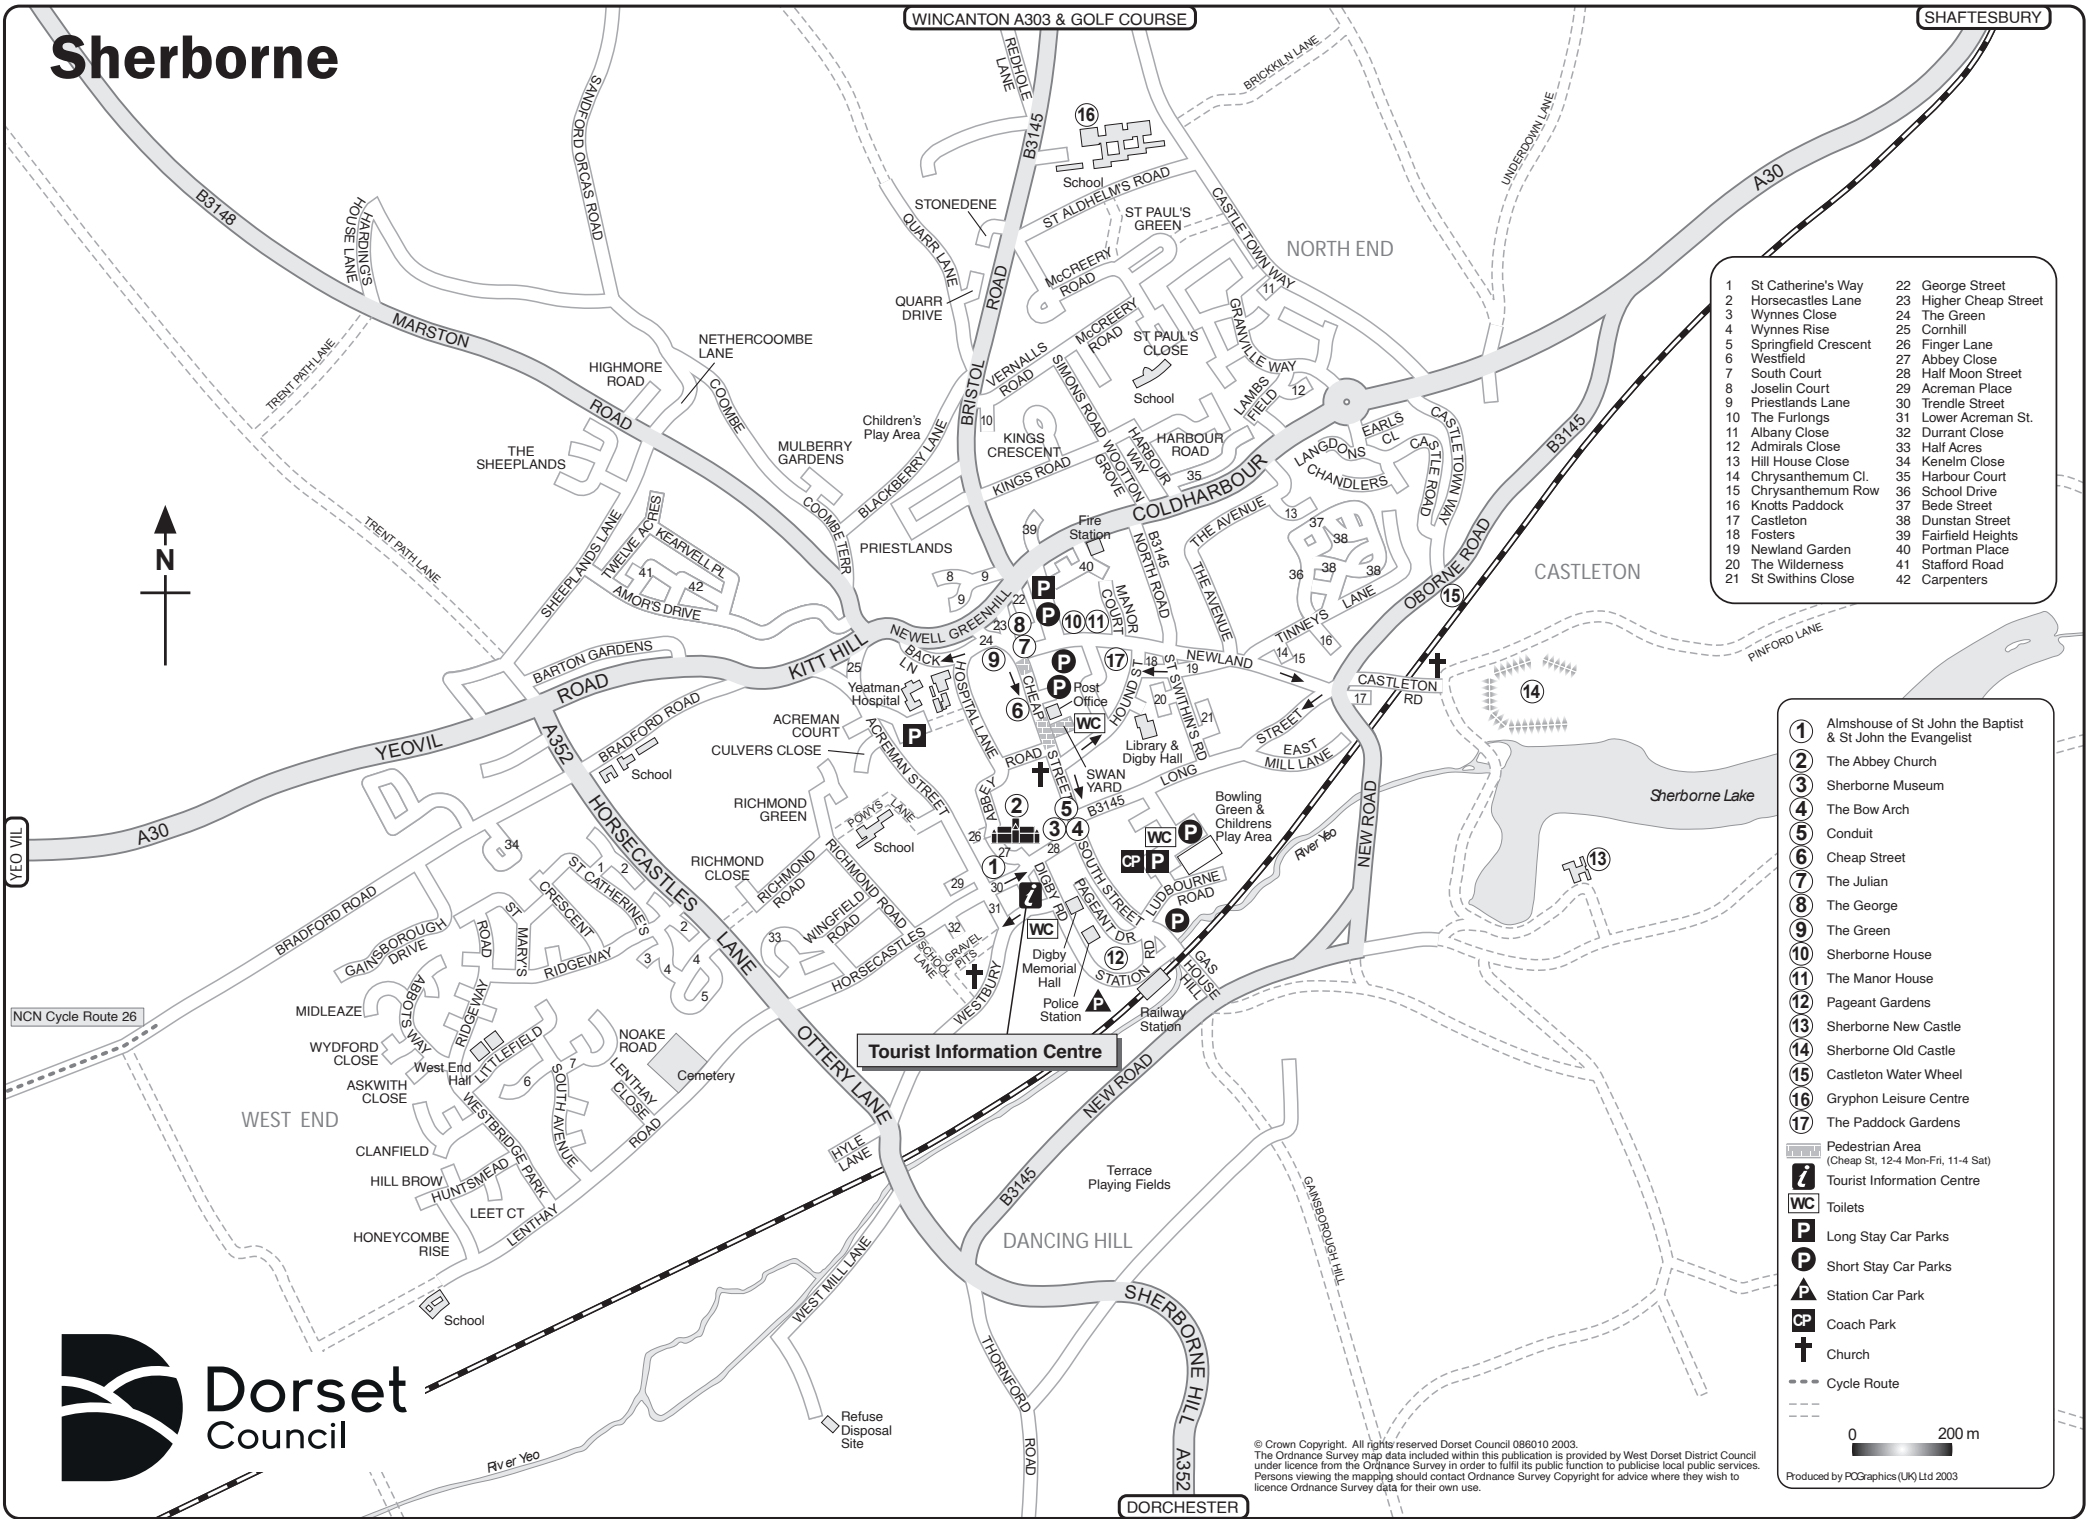

Sherborne

Tourist Information Centre

1 St Catherine's Way	22 George Street
2 Horsecastles Lane	23 Higher Cheap Street
3 Wynnes Close	24 The Green
4 Wynnes Rise	25 Cornhill
5 Springfield Crescent	26 Finger Lane
6 Westfield	27 Abbey Close
7 South Court	28 Half Moon Street
8 Joselin Court	29 Acreman Place
9 Priestlands Lane	30 Trendle Street
10 The Furlongs	31 Lower Acreman St.
11 Albany Close	32 Durrant Close
12 Admirals Close	33 Half Acres
13 Hill House Close	34 Kenelm Close
14 Chrysanthemum Cl.	35 Harbour Court
15 Chrysanthemum Row	36 School Drive
16 Knotts Paddock	37 Bede Street
17 Castleton	38 Dunstan Street
18 Fosters	39 Fairfield Heights
19 Newland Garden	40 Portman Place
20 The Wilderness	41 Stafford Road
21 St Swithins Close	42 Carpenters

- ① Almshouse of St John the Baptist & St John the Evangelist
- ② The Abbey Church
- ③ Sherborne Museum
- ④ The Bow Arch
- ⑤ Conduit
- ⑥ Cheap Street
- ⑦ The Julian
- ⑧ The George
- ⑨ The Green
- ⑩ Sherborne House
- ⑪ The Manor House
- ⑫ Pageant Gardens
- ⑬ Sherborne New Castle
- ⑭ Sherborne Old Castle
- ⑮ Castleton Water Wheel
- ⑯ Gryphon Leisure Centre
- ⑰ The Paddock Gardens
- Ⓜ Pedestrian Area (Cheap St, 12-4 Mon-Fri, 11-4 Sat)
- ℹ Tourist Information Centre
- WC Toilets
- P Long Stay Car Parks
- P Short Stay Car Parks
- Ⓜ Station Car Park
- CP Coach Park
- ✝ Church
- --- Cycle Route